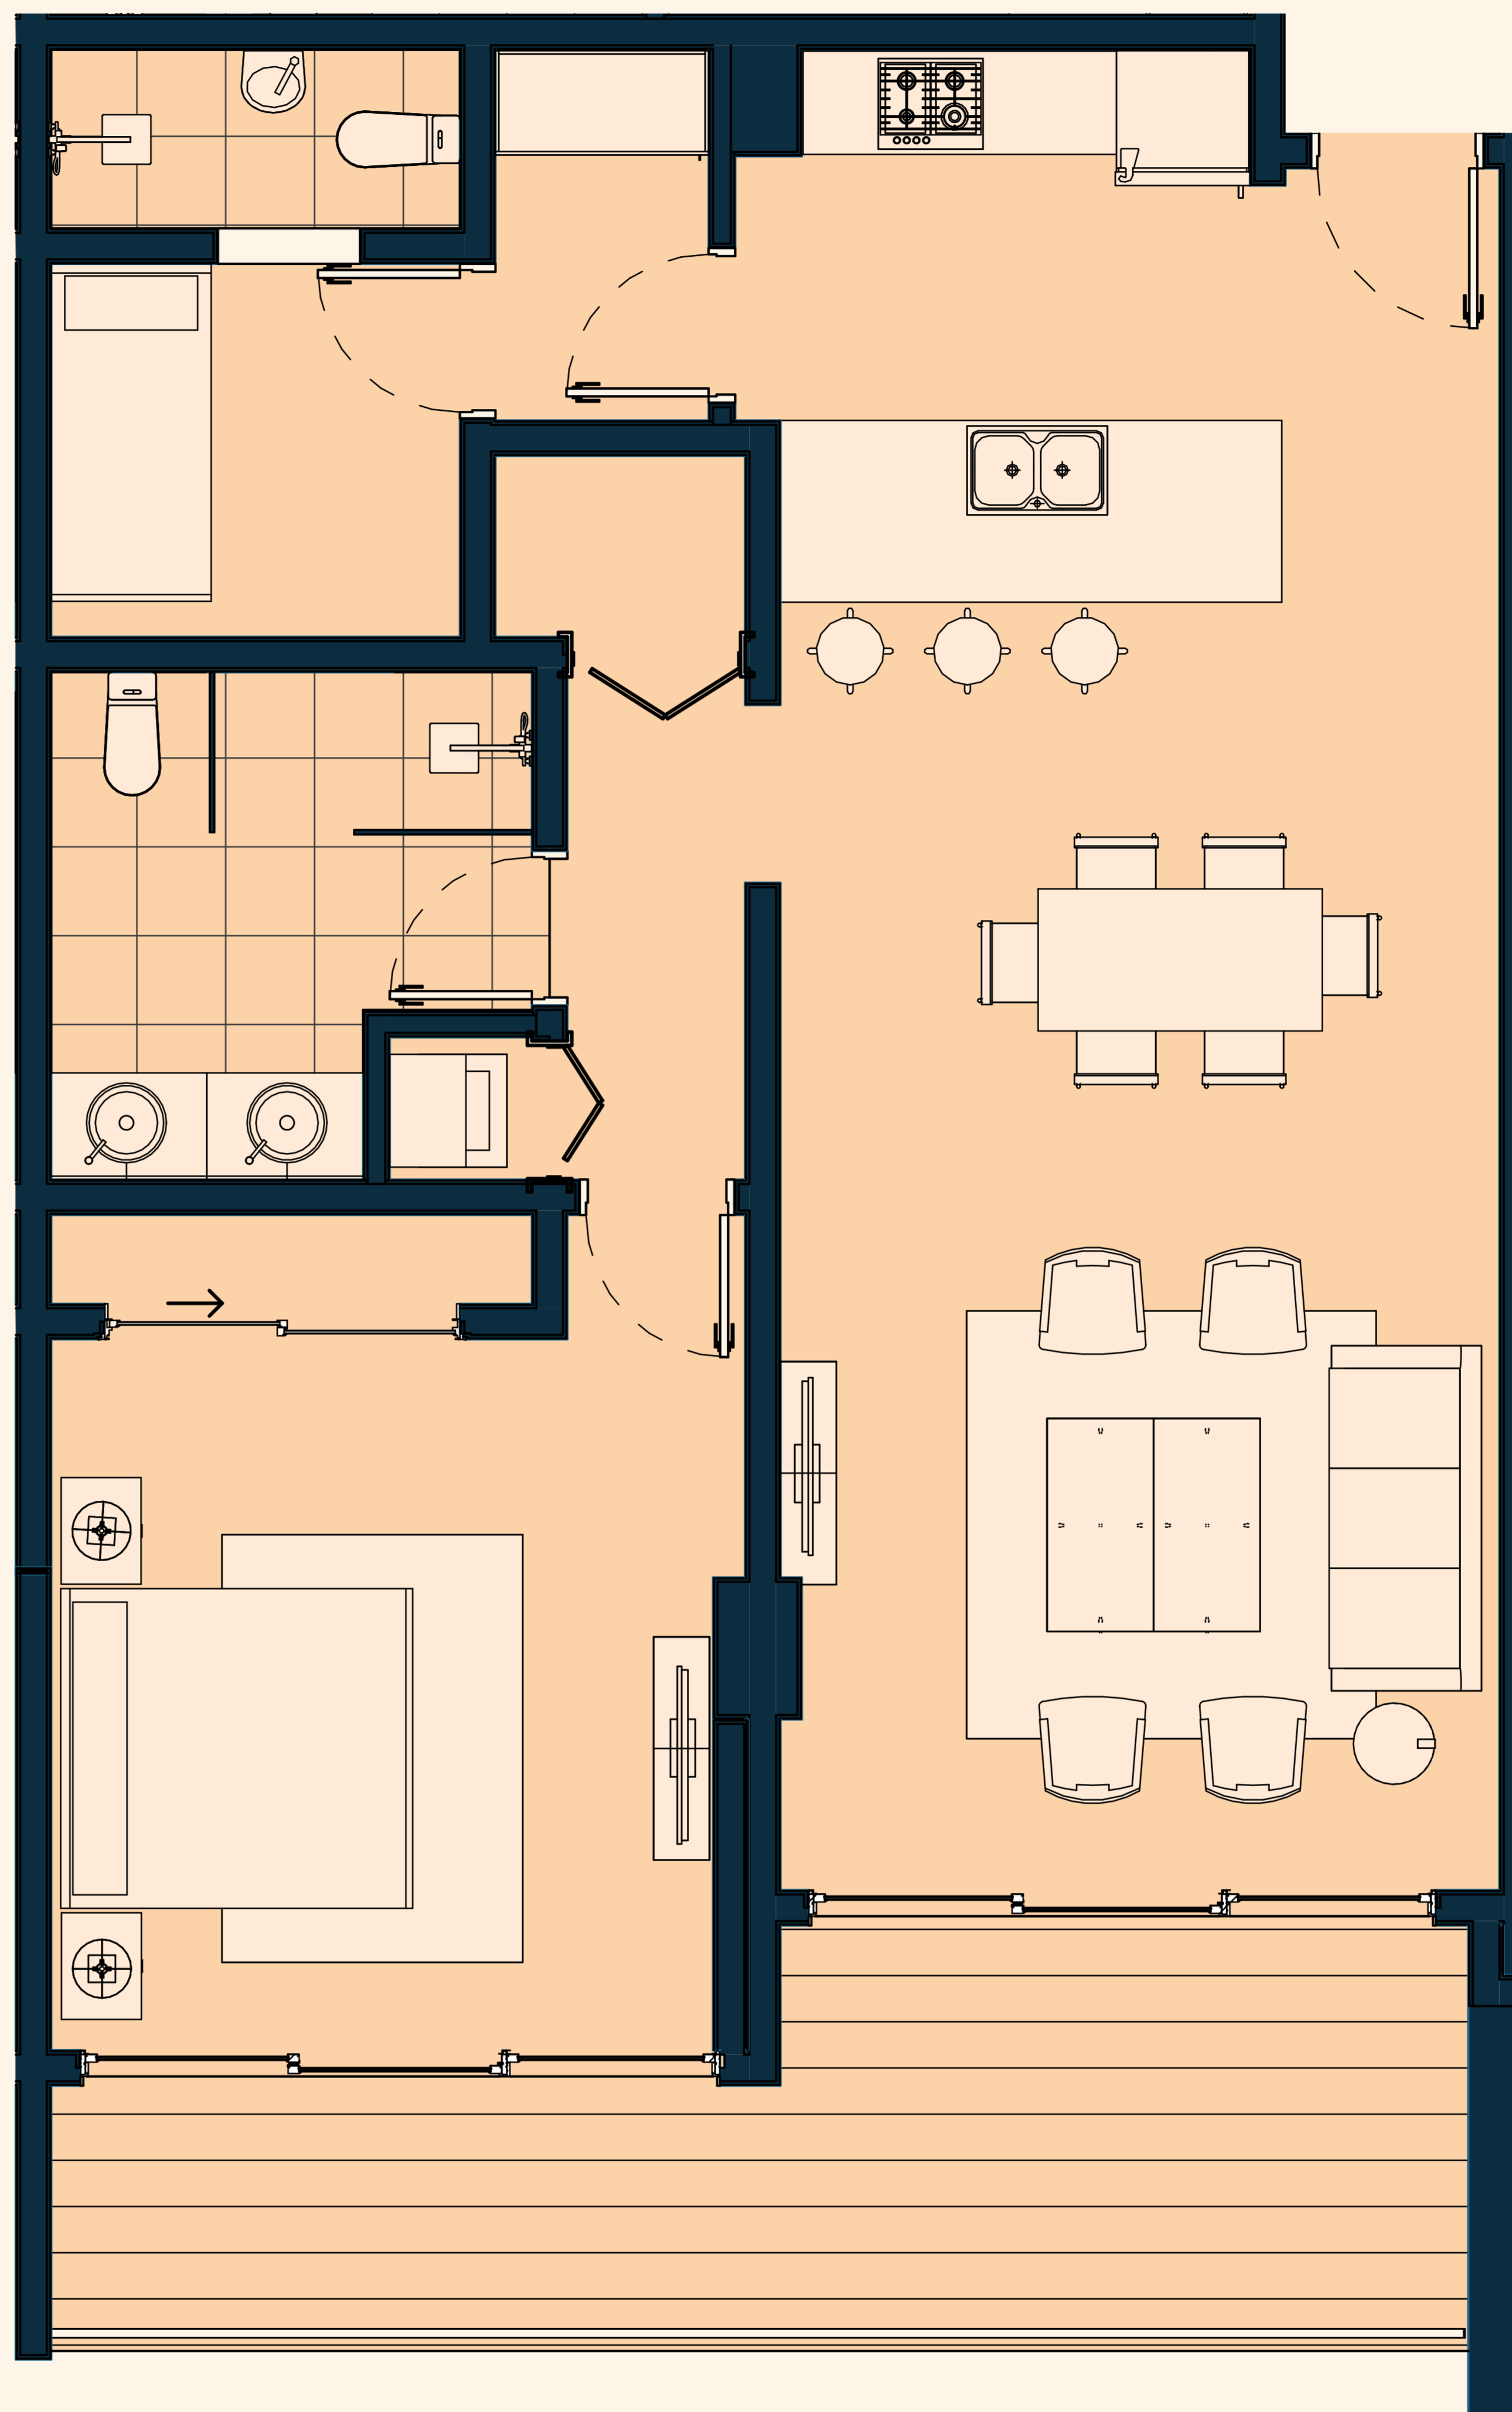

These are graphic representations of the finished product and may be subject to modifications, and are not necessarily a finished image of the final product. Units don't include furniture or other decorations here presented.

APT 204A

METROS INTERIORES

92 M²

METROS DE TERRAZA TECHADA

16 M²

METROS TOTALES HABITABLES

108 M²

WATERFALLS

RESIDENCE
AT CAP CANA

APARTAMENTO
APARTMENT

204A